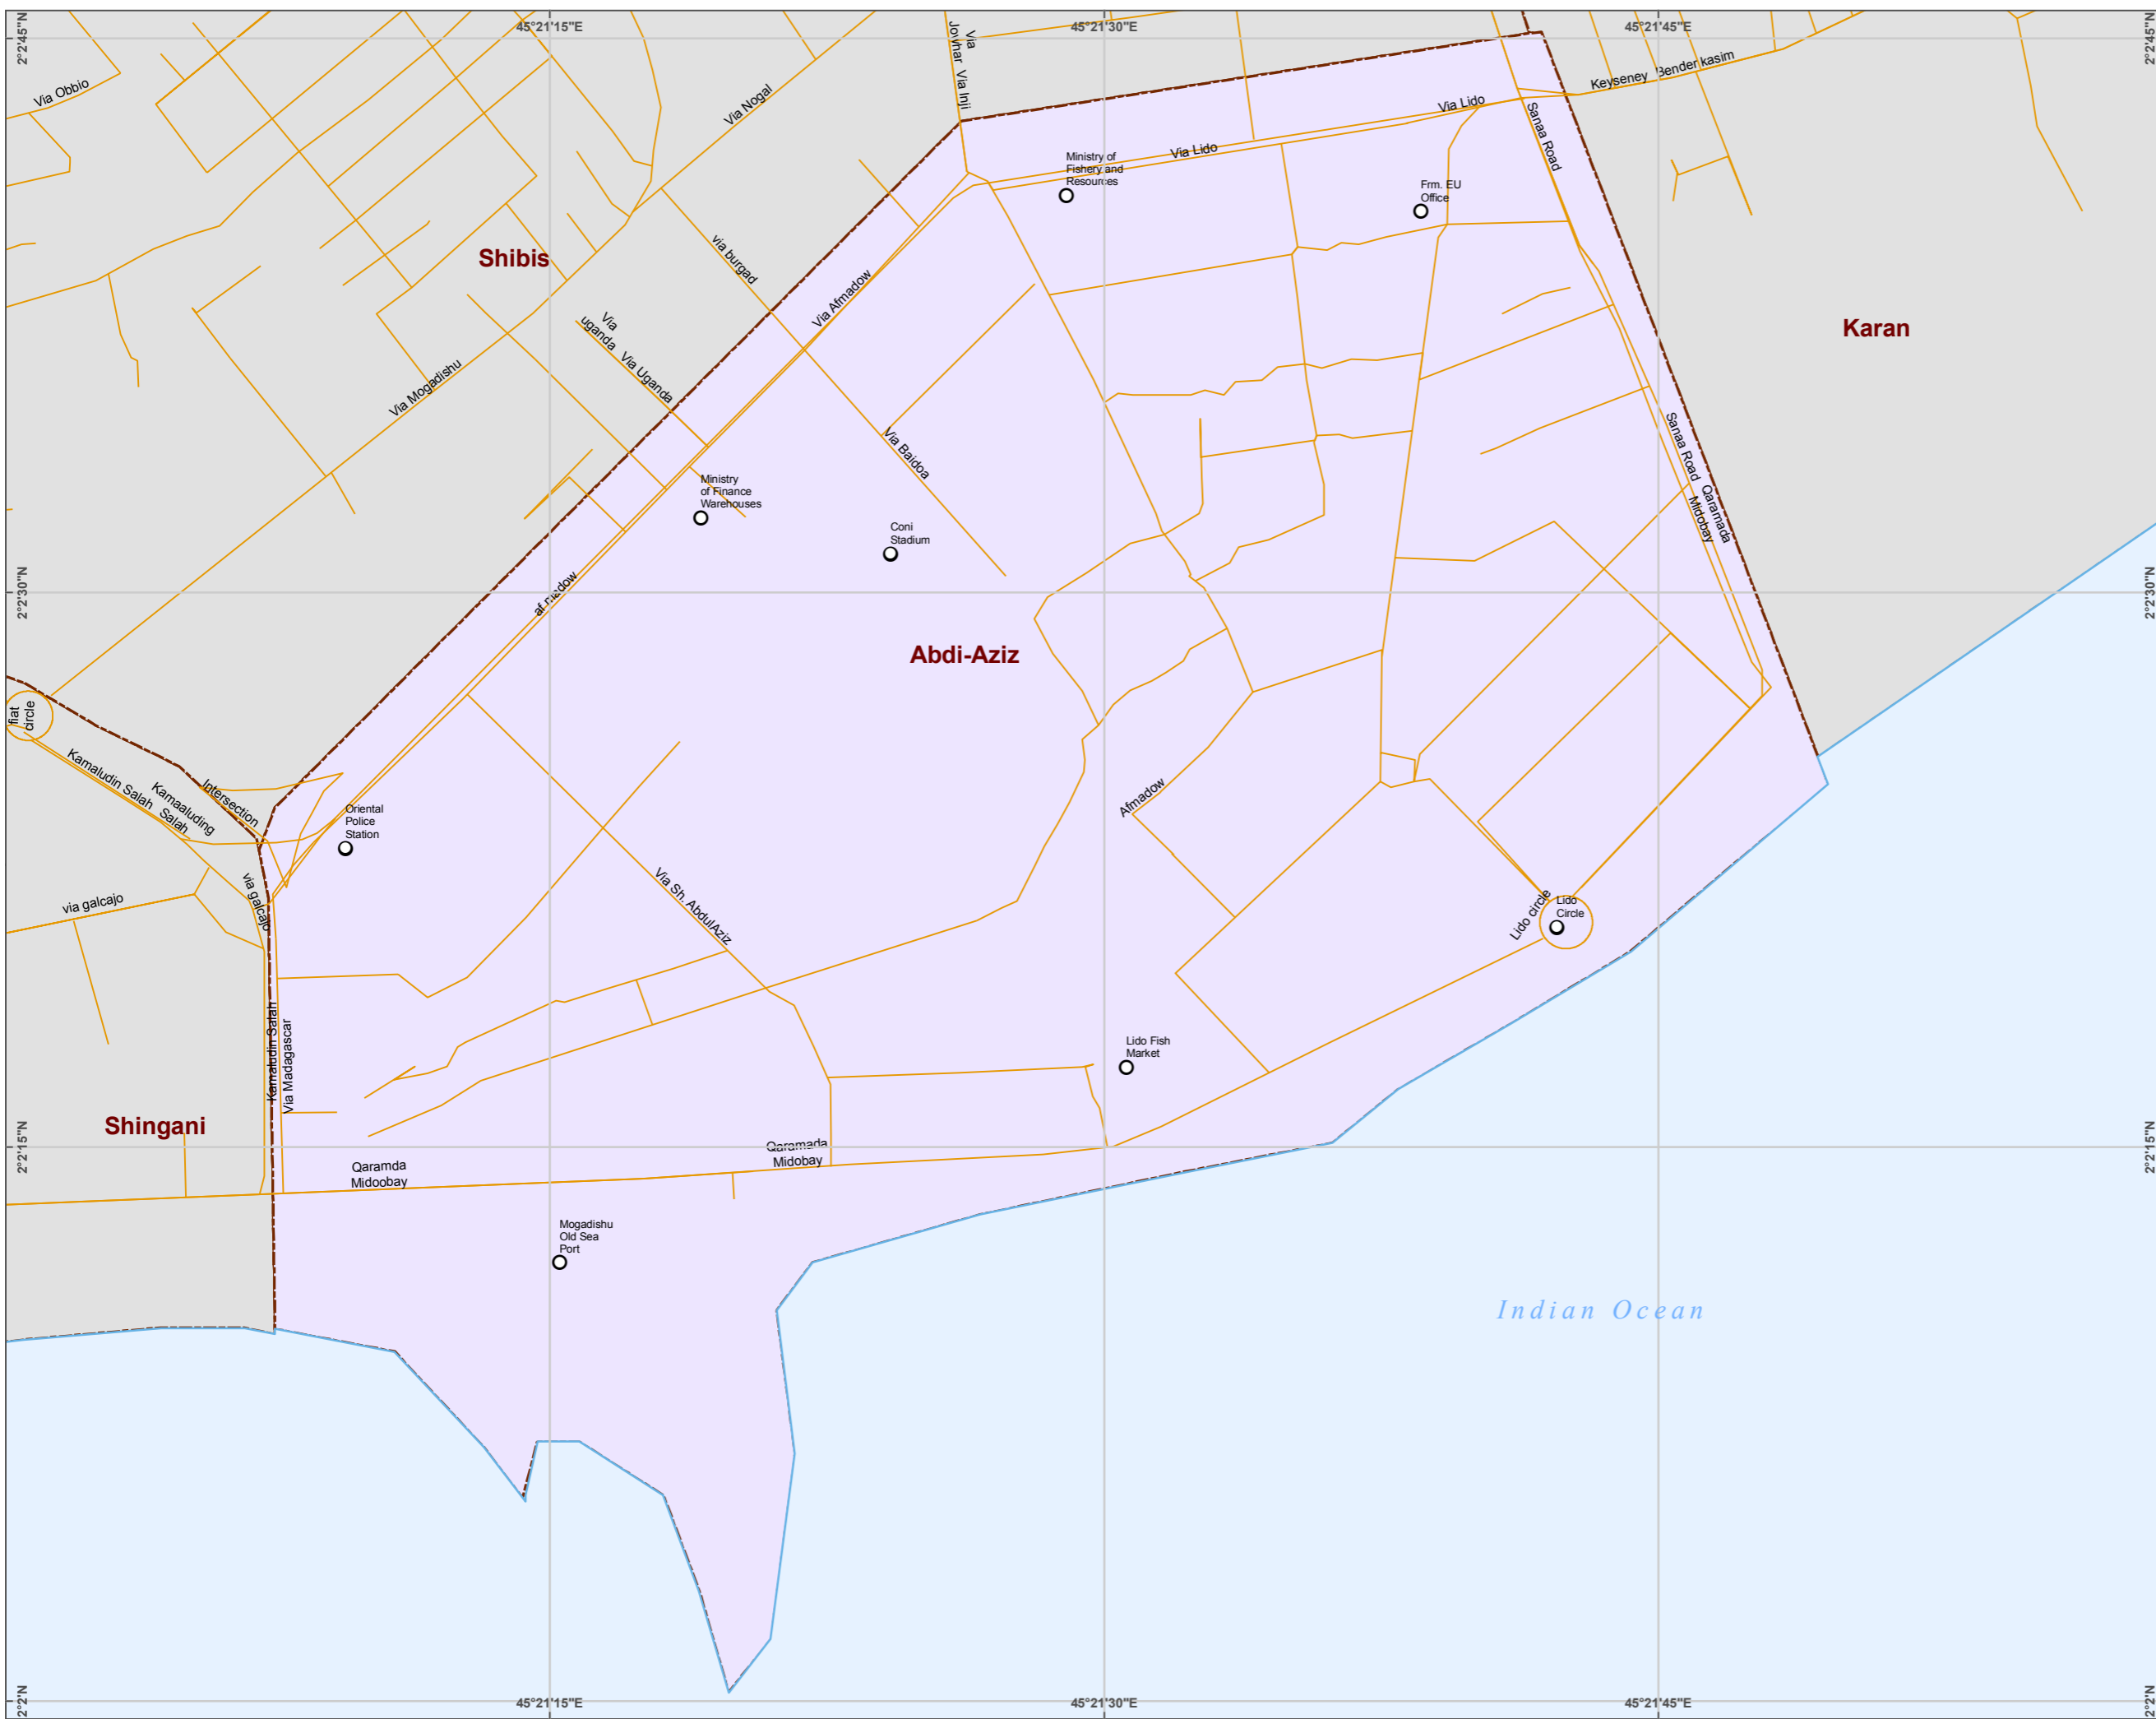

Banadir Region - Abdi Aziz District

Legend

- Landmark
- Road
- - - District boundary

Map Reference: 120220_OCHASom_Abdi Aziz_A3
Creation Date: 20/02/2012
Projection/Datum: Geographic/WGS 84
Web Resources: <http://www.unocha.org/somalia>
E-mail: ochasomaliainfo@un.org
Nominal Scale at A3 paper size: 1:5,200

Map data source(s):
All Admin layers: UNDP Somalia (1998)
Roads Network: UN HABITAT

Disclaimers:
The designations employed and the presentation of material on this map do not imply the expression of any opinion whatsoever on the part of the Secretariat of the United Nations concerning the legal status of any country, territory, city or area or of its authorities, or concerning the delimitation of its frontiers or boundaries.