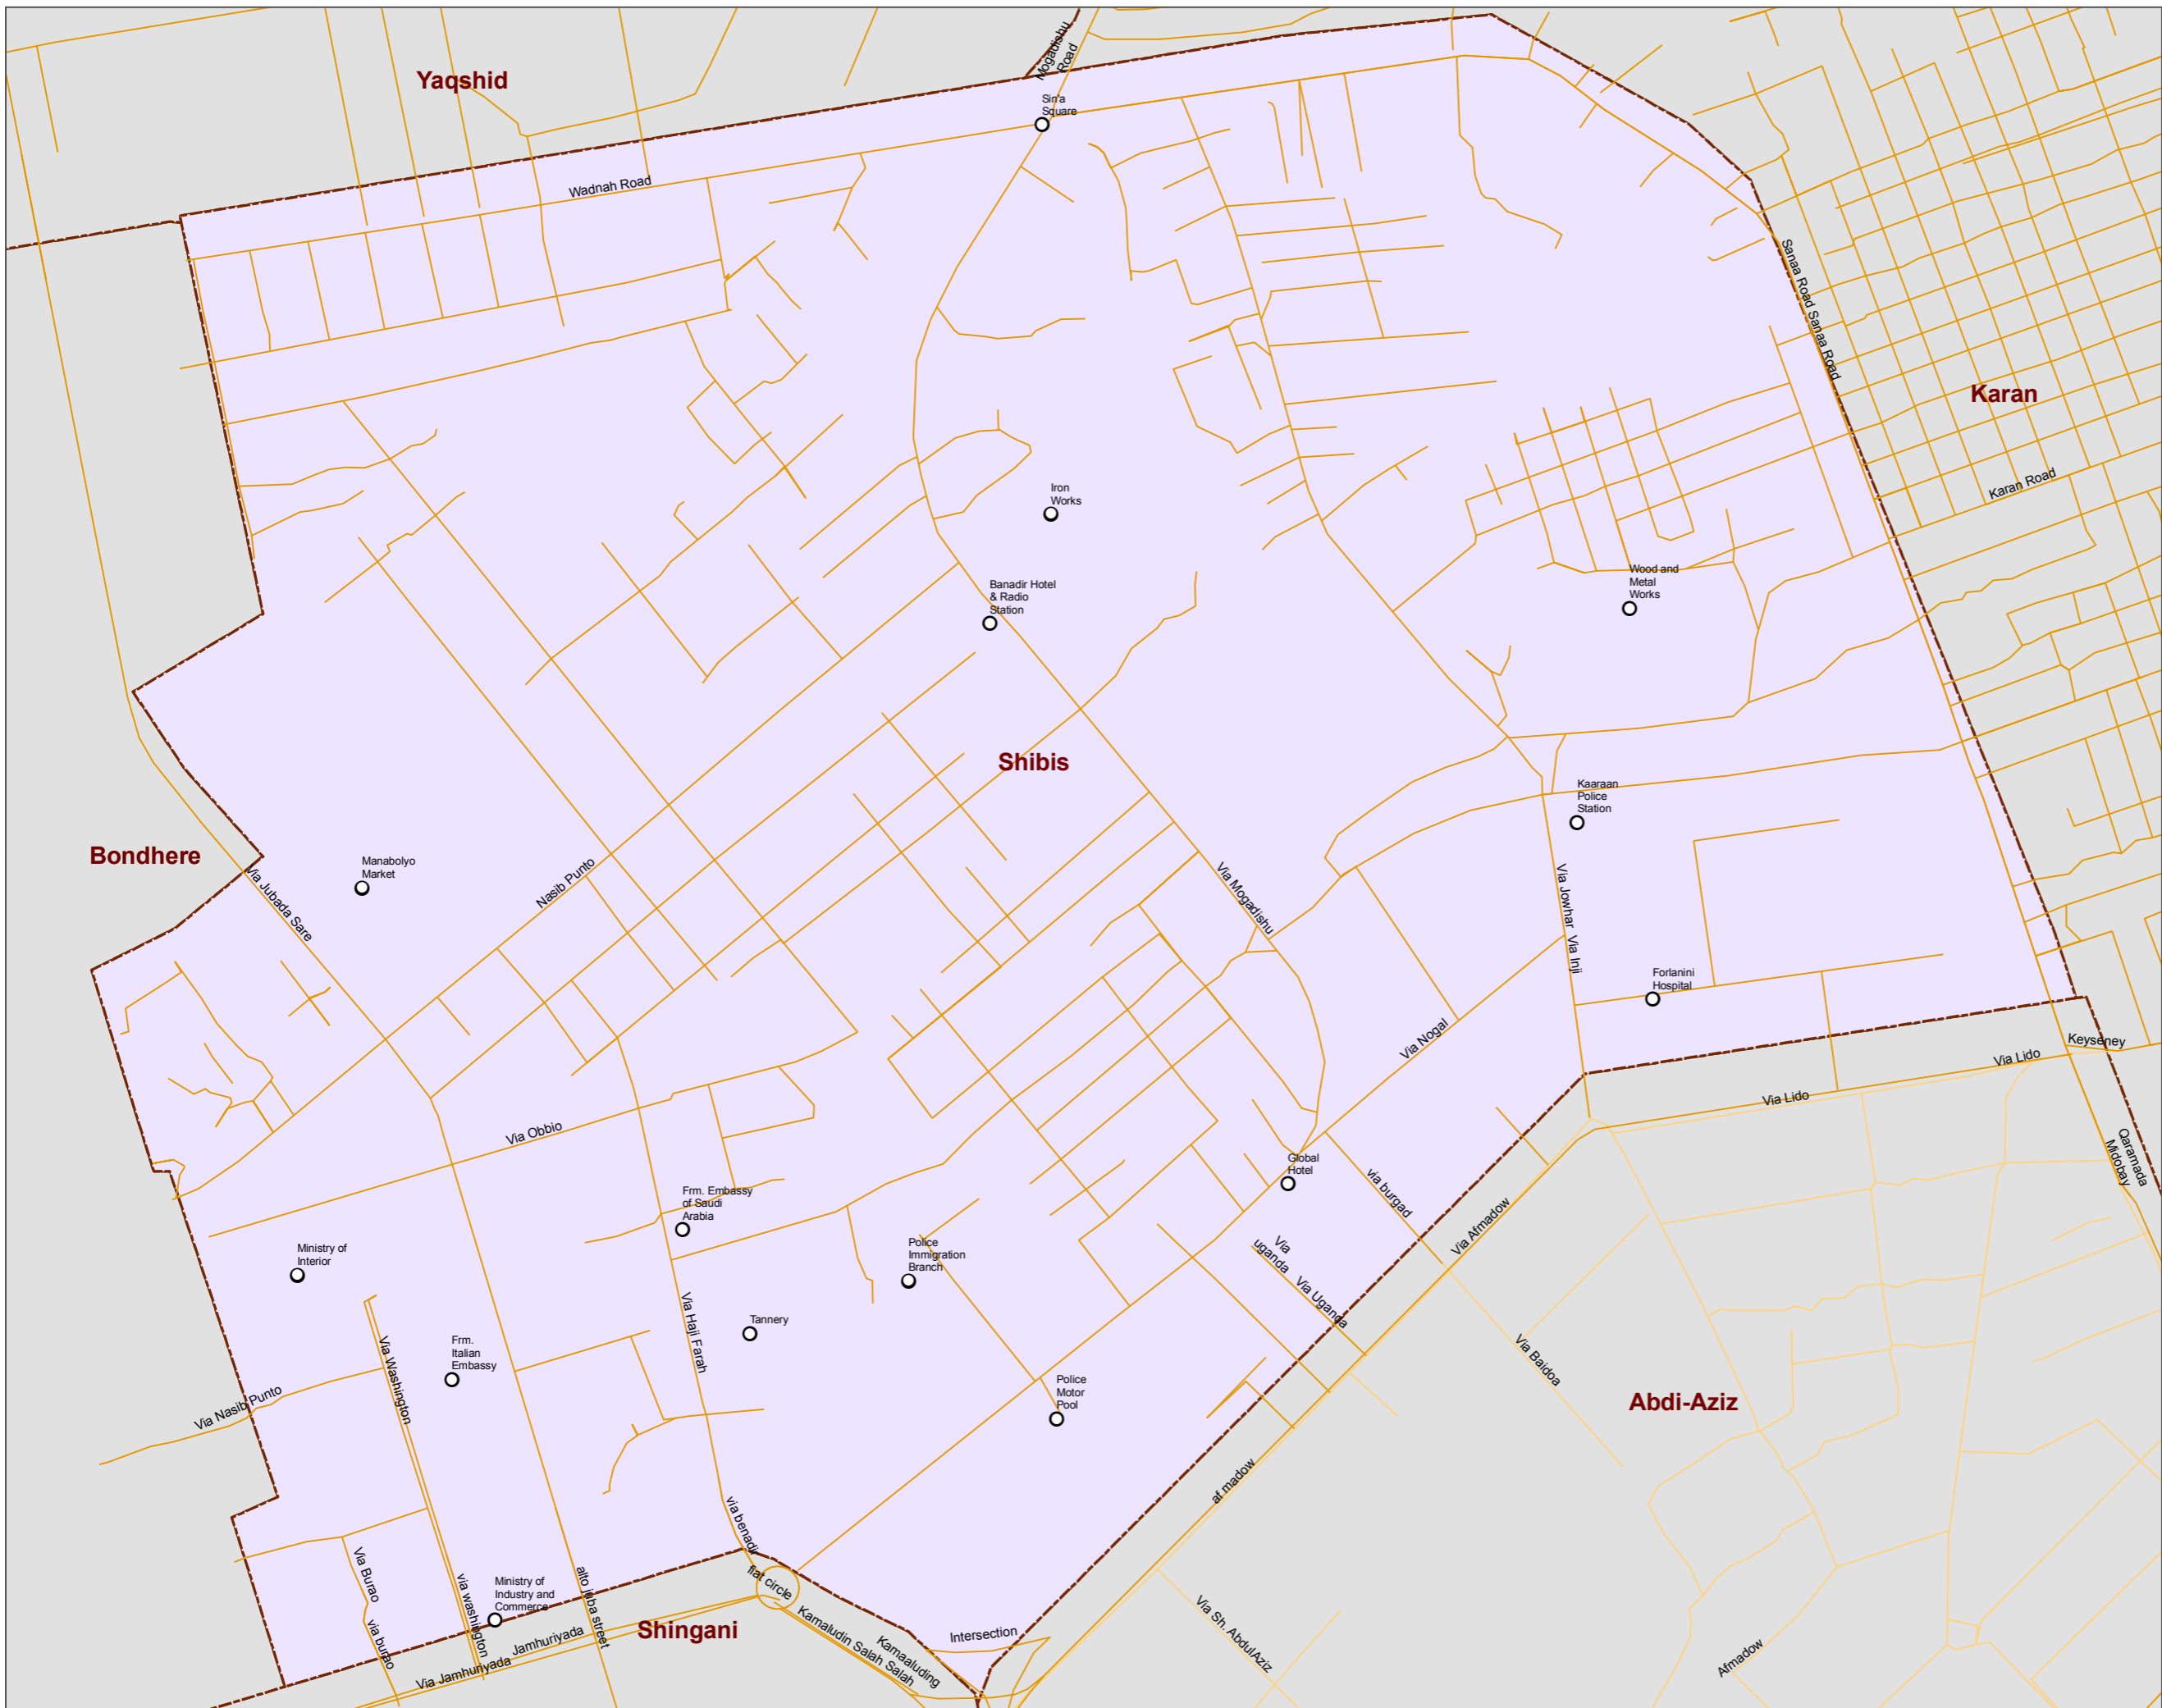

Banadir Region - Shibis District

Legend

- Landmark
- Road
- - - District boundary

Map Reference: 120220_OCHASom_Shibis_A3
Creation Date: 20/02/2012
Projection/Datum: Geographic/WGS 84
Web Resources: <http://www.unocha.org/somalia>
E-mail: ochasomaliainfo@un.org
Nominal Scale at A3 paper size: 1:6,000

Map data source(s):
 All Admin layers: UNDP Somalia (1998)
 Roads Network: UN HABITAT

Disclaimers:
 The designations employed and the presentation of material on this map do not imply the expression of any opinion whatsoever on the part of the Secretariat of the United Nations concerning the legal status of any country, territory, city or area or of its authorities, or concerning the delimitation of its frontiers or boundaries.